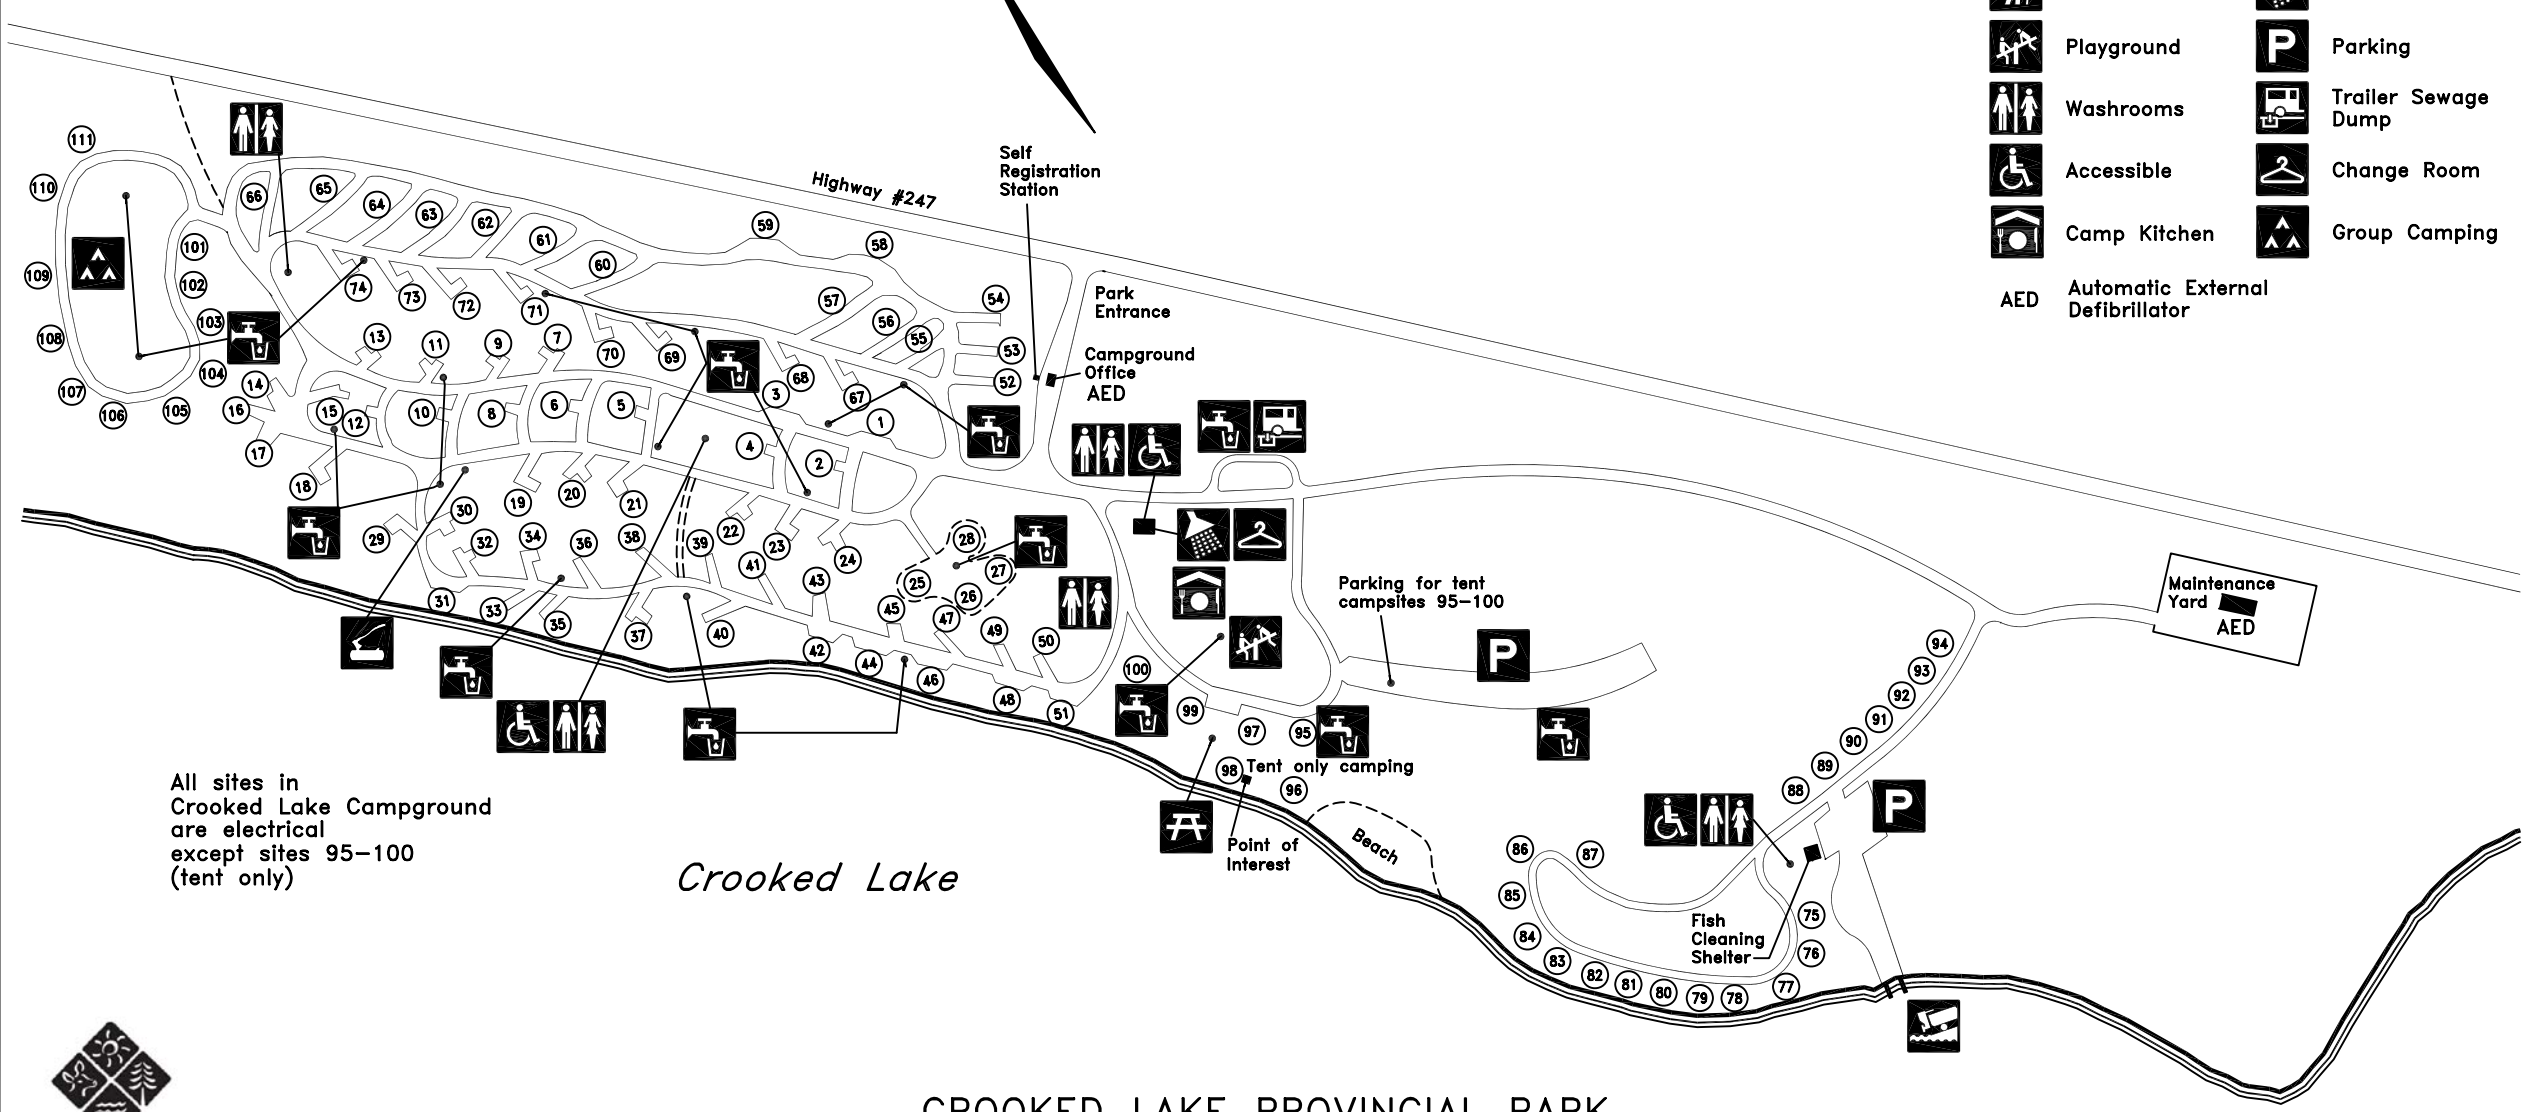

LEGEND

-  Boat Launch
 -  Picnic
 -  Hiking
 -  Playground
 -  Washrooms
 -  Accessible
 -  Camp Kitchen
 -  Water Point
 -  Firewood
 -  Showers
 -  Parking
 -  Trailer Sewage Dump
 -  Change Room
 -  Group Camping
- AED Automatic External Defibrillator

All sites in Crooked Lake Campground are electrical except sites 95-100 (tent only)

Crooked Lake

**CROOKED LAKE PROVINCIAL PARK
CAMPGROUND**
www.saskparks.com